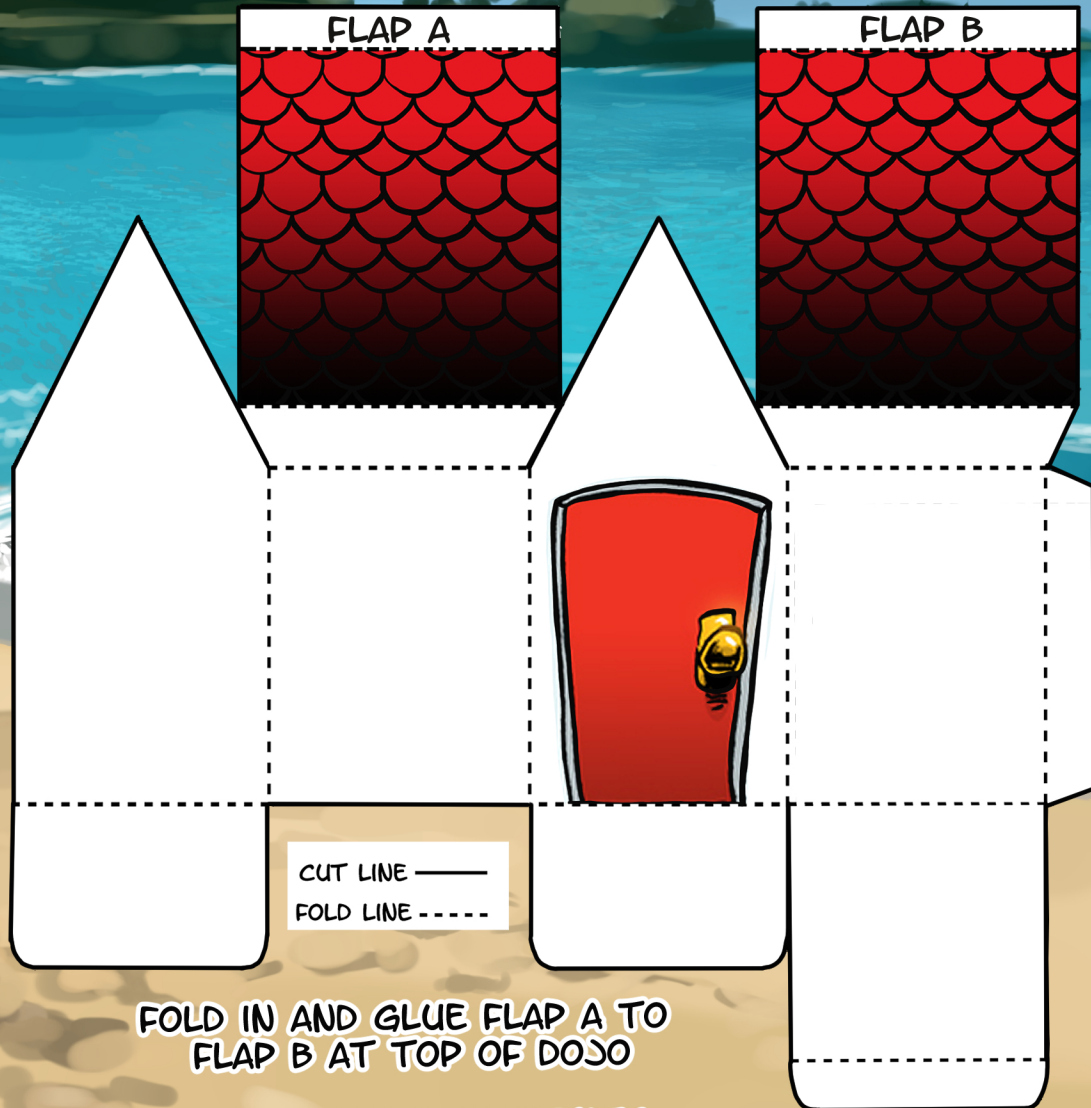

MAKE YOUR OWN RAVEN'S DOJO !!!

FOLD IN AND GLUE FLAP A TO
FLAP B AT TOP OF DOJO

CUT OUT ROOF ELEMENTS
AND GLUE ABOVE DOOR
AND ON OPPOSITE SIDE

25 YEARS OF AWESOME !!!

WWW.RAVENSDOJO.COM